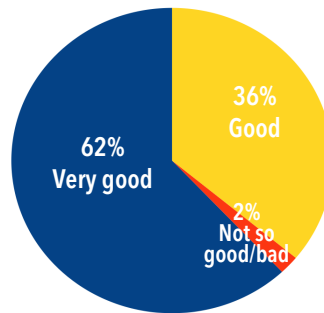

Our target for visitors 2018

1 000 unique visitors, where 70 % are decision makers or employees who influence decisions.

Target groups

Printers - Packaging/Digital/Offset
Ad agencies / Marketing Departments
Sign and large format Producers
In house producers - Private, Authorities, Finance and Organisations
Expo companies
Shop Decorators
Exhibition and event producers