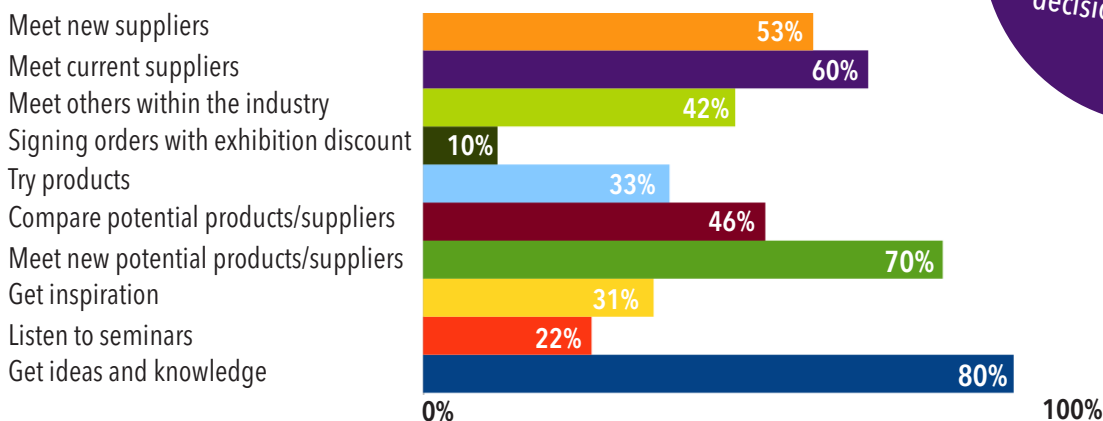

Intention of the visit (several answers allowed)