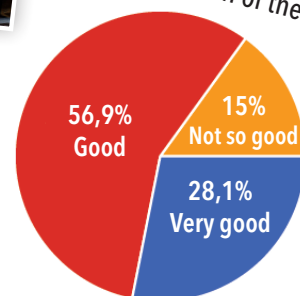

Number of visitors 2015

1200 unique visitors, where 91 % were decision makers or employees who influenced decisions.

Target groups

Signs and Large Format manufacturers
Signs installers
Sign makers
Print shops
Bookbinders
Industry
Publication- and sign buyers and purchasers
Event agencies
Advertising agencies
Promoting businesses
Interior designers
Packaging and labeling

91%
of the visitors of the last
Sign&Print
were decision accountables or
decision influencers.

signogprint.dk

Overall impression of the fair

Intention of the visit

SIGN PRINT & PACK Floor plan