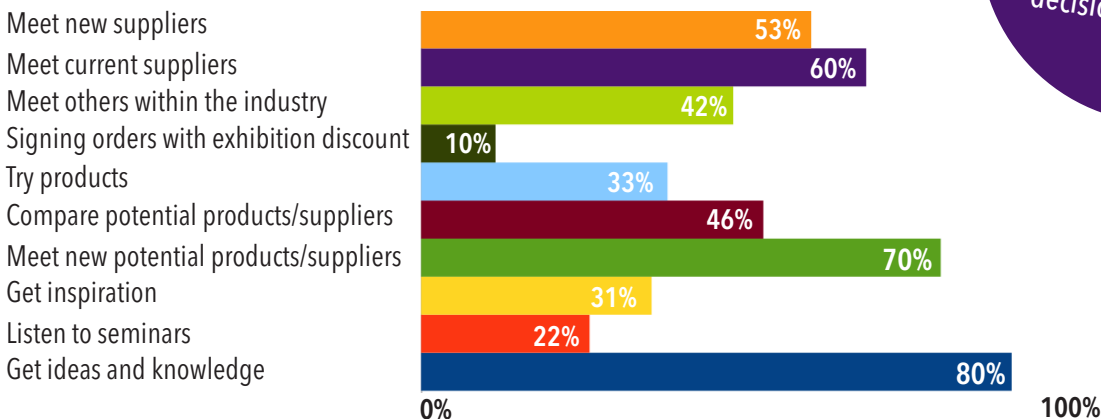

Intention of the visit (several answers allowed)