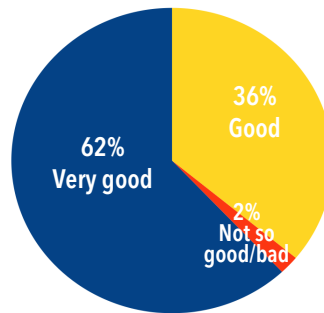

Our target for visitors 2018

1 000 unique visitors, where 70 % are decision makers or employees who influence decisions.

Target groups

Printers – Packaging/Digital/Offset
Ad agencies / Marketing Departments
Sign and large format Producers
In house producers – Private, Authorities, Finance and Organisations
Expo companies
Shop Decorators
Exhibition and event producers